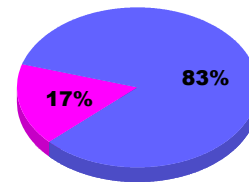

Gender Comparison 2012-2013

Jul/Aug/Sep

Legend: Male (blue), Female (magenta)