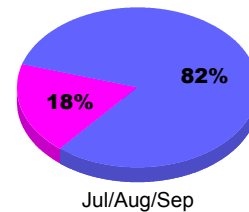

Gender Comparison 2012-2013

Jul/Aug/Sep

Legend: Male (blue), Female (purple)